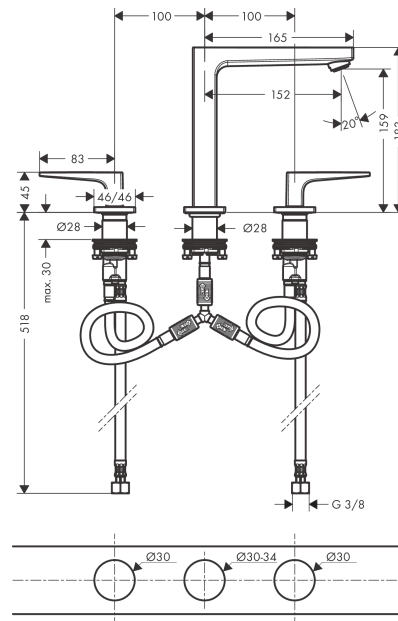

Metropol

3-hole basin mixer 160 with lever handles and push-open waste set

Surfaces: **Brushed Bronze** Article Number: **32515140**

Description

product features

- consists of: 3-hole basin mixer, waste set
- ComfortZone 160
- projection 152 mm
- flow rate at 3 bar: 5 l/min
- ceramic valves hot/ cold 90°
- suitable for continuous flow water heaters
- push-open waste set G 1¼
- material waste set: metal
- connection type: G ¾ connections
- connection dimension: DN15

Technology

Product image

Scale drawing

Flowchart