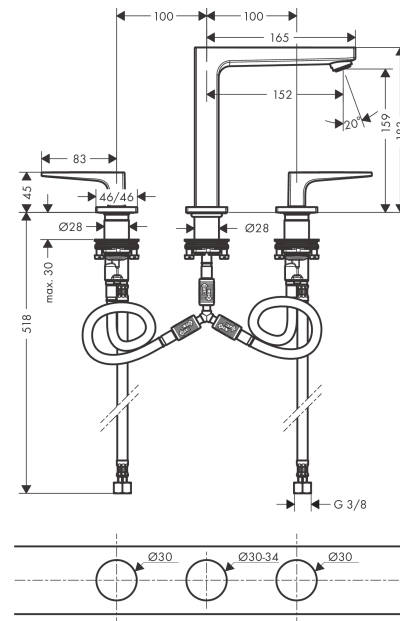

### 3-hole basin mixer 160 with lever handles and push-open waste set

Surfaces: **Chrome** Article Number: **32515000**

##### product features

- consists of: 3-hole basin mixer, waste set
- ComfortZone 160
- projection 152 mm
- flow rate at 3 bar: 5 l/min
- ceramic valves hot/ cold 90°
- suitable for continuous flow water heaters
- push-open waste set G 1¼
- material waste set: metal
- connection type: G ¾ connections
- connection dimension: DN15

#### Scale drawing