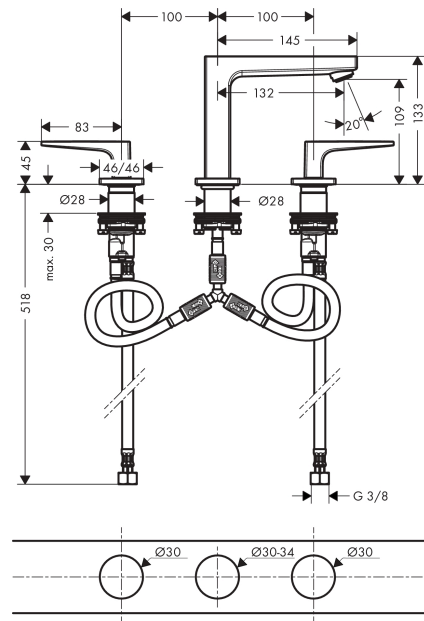

Metropol

3-hole basin mixer 110 with lever handles and push-open waste set

Surfaces: **Chrome** Article Number: **32514000**

Description

product features

- consists of: 3-hole basin mixer, waste set
- ComfortZone 110
- projection 132 mm
- flow rate at 3 bar: 5 l/min
- ceramic valves hot/ cold 90°
- suitable for continuous flow water heaters
- push-open waste set G 1¼
- material waste set: metal
- connection type: G ¾ connections
- connection dimension: DN15

Technology

Product image

Scale drawing

Flowchart