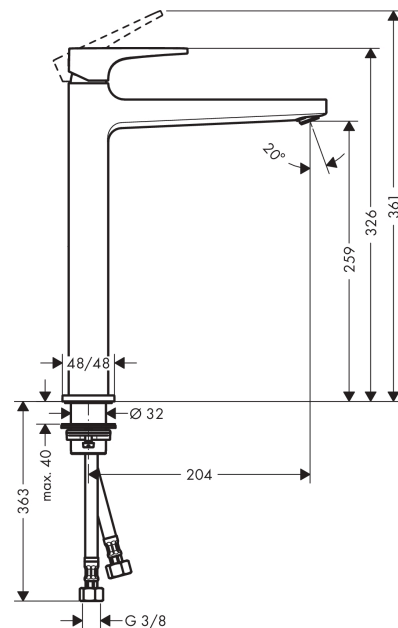

#### product features

- consists of: single lever basin mixer, waste set
- ComfortZone 260
- projection 204 mm
- normal spray
- flow rate at 3 bar: 5 l/min
- ceramic cartridge
- temperature limitation adjustable
- suitable for continuous flow water heaters
- push-open waste set G 1¼
- material waste set: metal
- connection type: G ¾ connections
- connection dimension: DN15

### Scale drawing