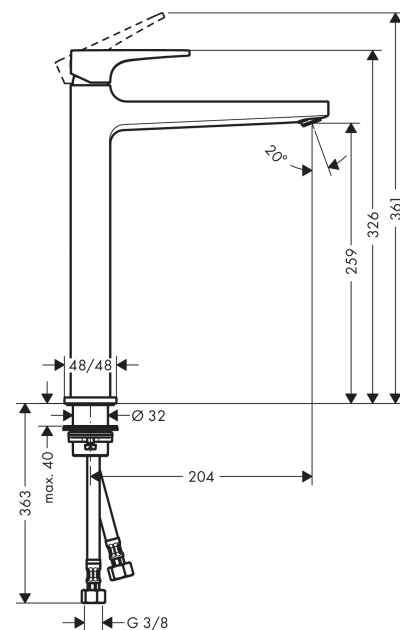

Metropol

Single lever basin mixer 260 with lever handle for washbowls with push-open waste set

Surfaces: **Matt White** Article Number: **32512700**

Description

product features

- consists of: single lever basin mixer, waste set
- ComfortZone 260
- projection 204 mm
- normal spray
- flow rate at 3 bar: 5 l/min
- ceramic cartridge
- temperature limitation adjustable
- suitable for continuous flow water heaters
- push-open waste set G 1¼
- material waste set: metal
- connection type: G ¾ connections
- connection dimension: DN15

Technology

Design awards

Product image

Scale drawing

Flowchart