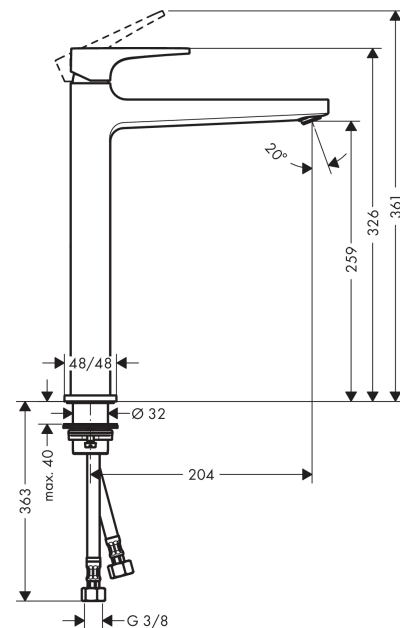

Metropol

Single lever basin mixer 260 with lever handle for washbowls with push-open waste set

Surfaces: **Matt Black** Article Number: **32512670**

Description

product features

- consists of: single lever basin mixer, waste set
- ComfortZone 260
- projection 204 mm
- normal spray
- flow rate at 3 bar: 5 l/min
- ceramic cartridge
- temperature limitation adjustable
- suitable for continuous flow water heaters
- push-open waste set G 1¼
- material waste set: metal
- connection type: G ¾ connections
- connection dimension: DN15

Technology

Design awards

Product image

Scale drawing

Flowchart