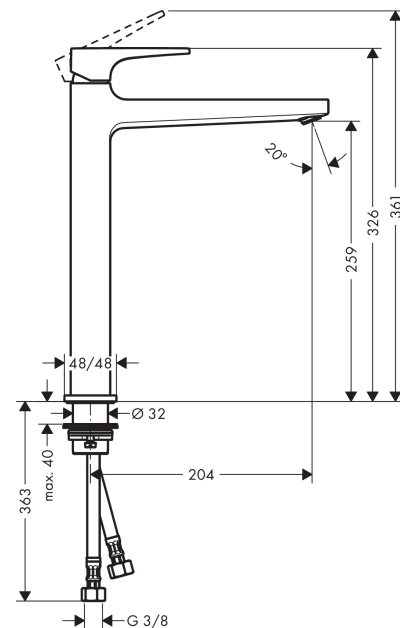

Metropol

Single lever basin mixer 260 with lever handle for washbowls with push-open waste set

Surfaces: **Brushed Black Chrome** Article Number: **32512340**

Description

product features

- consists of: single lever basin mixer, waste set
- ComfortZone 260
- projection 204 mm
- normal spray
- flow rate at 3 bar: 5 l/min
- ceramic cartridge
- temperature limitation adjustable
- suitable for continuous flow water heaters
- push-open waste set G 1¼
- material waste set: metal
- connection type: G ¾ connections
- connection dimension: DN15

Technology

Design awards

Product image

Scale drawing

Flowchart