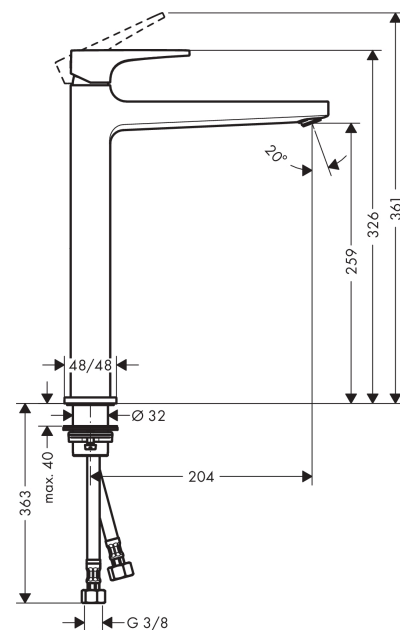

Metropol

Single lever basin mixer 260 with lever handle for washbowls with push-open waste set

Surfaces: **Brushed Bronze** Article Number: **32512140**

Description

product features

- consists of: single lever basin mixer, waste set
- ComfortZone 260
- projection 204 mm
- normal spray
- flow rate at 3 bar: 5 l/min
- ceramic cartridge
- temperature limitation adjustable
- suitable for continuous flow water heaters
- push-open waste set G 1¼
- material waste set: metal
- connection type: G ¾ connections
- connection dimension: DN15

Technology

Design awards

Product image

Scale drawing

Flowchart