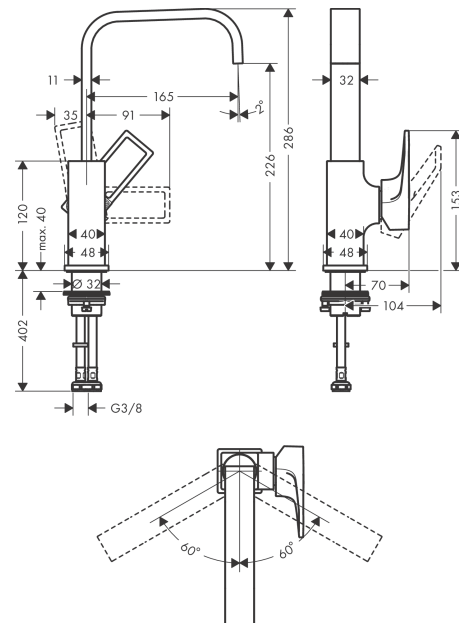

### Single lever basin mixer 230 with loop handle and push-open waste set

Surfaces: **Chrome** Article Number: **74511000**

##### product features

- consists of: single lever basin mixer, waste set
- ComfortZone 230
- projection 165 mm
- swivel range 120°
- normal spray
- flow rate at 3 bar: 5 l/min
- ceramic cartridge
- temperature limitation adjustable
- suitable for continuous flow water heaters
- push-open waste set G 1¼
- material waste set: metal
- connection type: G ¾ connections
- connection dimension: DN15
- handle position on the side: bottom-side at the base body (not suitable for wash bowls)

#### Scale drawing

**Metropol**

**Single lever basin mixer 230 with loop handle and push-open waste set**

Surfaces: **Chrome** Article Number: **74511000**

Flowchart