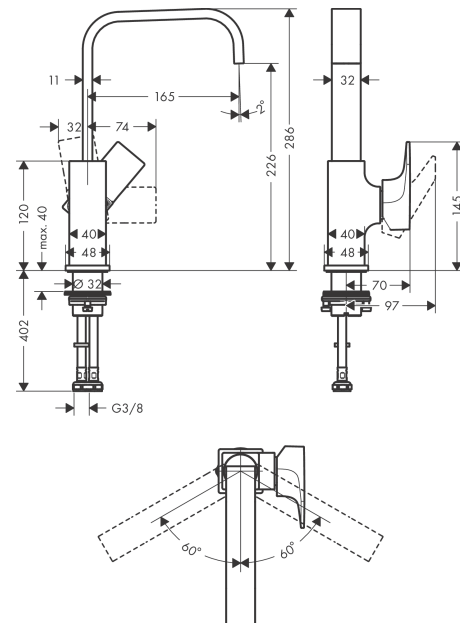

Metropol

Single lever basin mixer 230 with lever handle and push-open waste set

Surfaces: **Polished Gold Optic** Article Number: **32511990**

Description

product features

- consists of: single lever basin mixer, waste set
- ComfortZone 230
- projection 165 mm
- swivel range 120°
- normal spray
- flow rate at 3 bar: 5 l/min
- ceramic cartridge
- temperature limitation adjustable
- suitable for continuous flow water heaters
- push-open waste set G 1¼
- material waste set: metal
- connection type: G ¾ connections
- connection dimension: DN15
- handle position on the side: bottom-side at the base body (not suitable for wash bowls)

Technology

Design awards

Product image

Scale drawing

Metropol

Single lever basin mixer 230 with lever handle and push-open waste set

Surfaces: **Polished Gold Optic** Article Number: **32511990**

Flowchart