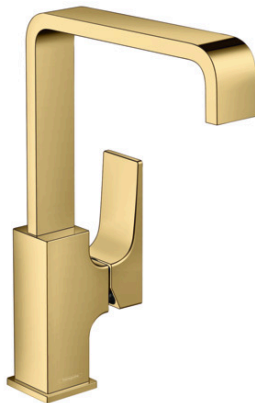

Metropol

Single lever basin mixer 230 with lever handle and push-open waste set

Surfaces: **Polished Gold Optic** Article Number: **32511990**

Description

product features

- consists of: single lever basin mixer, waste set
- ComfortZone 230
- projection 165 mm
- swivel range 120°
- normal spray
- flow rate at 3 bar: 5 l/min
- ceramic cartridge
- temperature limitation adjustable
- suitable for continuous flow water heaters
- push-open waste set G 1¼
- material waste set: metal
- connection type: G ¾ connections
- connection dimension: DN15
- handle position on the side: bottom-side at the base body (not suitable for wash bowls)

Technology

Design awards

Product image

Scale drawing

Metropol

Single lever basin mixer 230 with lever handle and push-open waste set

Surfaces: **Polished Gold Optic** Article Number: **32511990**

Flowchart