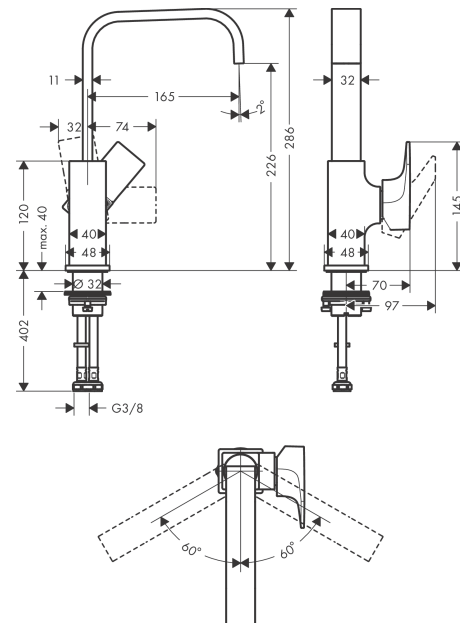

Metropol

Single lever basin mixer 230 with lever handle and push-open waste set

Surfaces: **Matt White** Article Number: **32511700**

Description

product features

- consists of: single lever basin mixer, waste set
- ComfortZone 230
- projection 165 mm
- swivel range 120°
- normal spray
- flow rate at 3 bar: 5 l/min
- ceramic cartridge
- temperature limitation adjustable
- suitable for continuous flow water heaters
- push-open waste set G 1¼
- material waste set: metal
- connection type: G ¾ connections
- connection dimension: DN15
- handle position on the side: bottom-side at the base body (not suitable for wash bowls)

Technology

Design awards

Product image

Scale drawing

Metropol

Single lever basin mixer 230 with lever handle and push-open waste set

Surfaces: **Matt White** Article Number: **32511700**

Flowchart