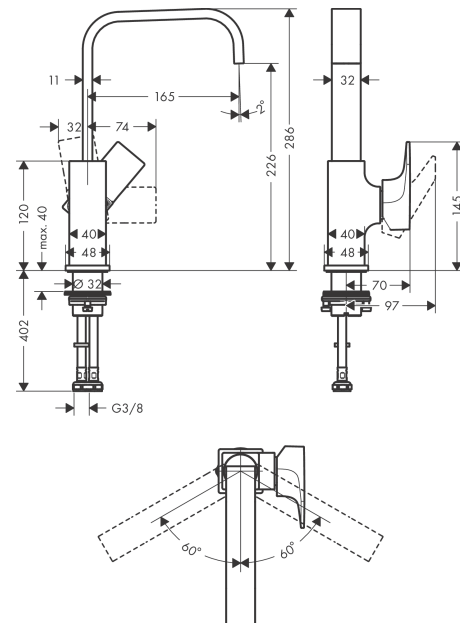

Metropol

Single lever basin mixer 230 with lever handle and push-open waste set

Surfaces: **Matt Black** Article Number: **32511670**

Description

product features

- consists of: single lever basin mixer, waste set
- ComfortZone 230
- projection 165 mm
- swivel range 120°
- normal spray
- flow rate at 3 bar: 5 l/min
- ceramic cartridge
- temperature limitation adjustable
- suitable for continuous flow water heaters
- push-open waste set G 1¼
- material waste set: metal
- connection type: G ¾ connections
- connection dimension: DN15
- handle position on the side: bottom-side at the base body (not suitable for wash bowls)

Technology

Design awards

Product image

Scale drawing

Metropol

Single lever basin mixer 230 with lever handle and push-open waste set

Surfaces: **Matt Black** Article Number: **32511670**

Flowchart