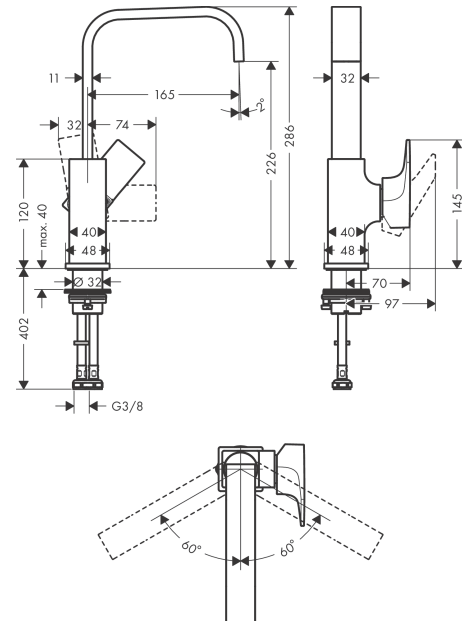

Metropol

Single lever basin mixer 230 with lever handle and push-open waste set

Surfaces: **Brushed Black Chrome** Article Number: **32511340**

Description

product features

- consists of: single lever basin mixer, waste set
- ComfortZone 230
- projection 165 mm
- swivel range 120°
- normal spray
- flow rate at 3 bar: 5 l/min
- ceramic cartridge
- temperature limitation adjustable
- suitable for continuous flow water heaters
- push-open waste set G 1¼
- material waste set: metal
- connection type: G ¾ connections
- connection dimension: DN15
- handle position on the side: bottom-side at the base body (not suitable for wash bowls)

Technology

Design awards

Product image

Scale drawing

Metropol

Single lever basin mixer 230 with lever handle and push-open waste set

Surfaces: **Brushed Black Chrome** Article Number: **32511340**

Flowchart