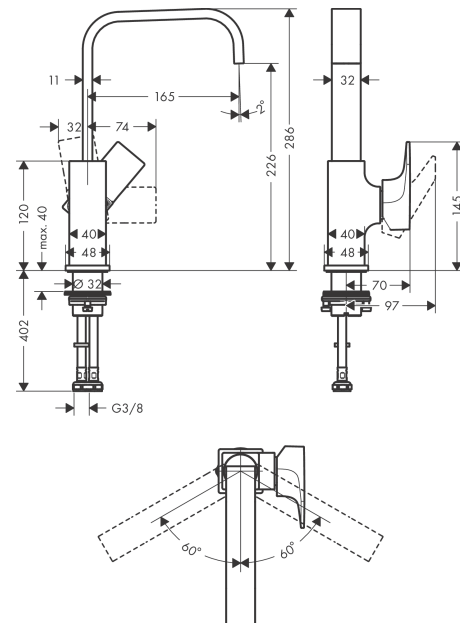

Metropol

Single lever basin mixer 230 with lever handle and push-open waste set

Surfaces: **Brushed Bronze** Article Number: **32511140**

Description

product features

- consists of: single lever basin mixer, waste set
- ComfortZone 230
- projection 165 mm
- swivel range 120°
- normal spray
- flow rate at 3 bar: 5 l/min
- ceramic cartridge
- temperature limitation adjustable
- suitable for continuous flow water heaters
- push-open waste set G 1¼
- material waste set: metal
- connection type: G ¾ connections
- connection dimension: DN15
- handle position on the side: bottom-side at the base body (not suitable for wash bowls)

Technology

Design awards

Product image

Scale drawing

Metropol

Single lever basin mixer 230 with lever handle and push-open waste set

Surfaces: **Brushed Bronze** Article Number: **32511140**

Flowchart