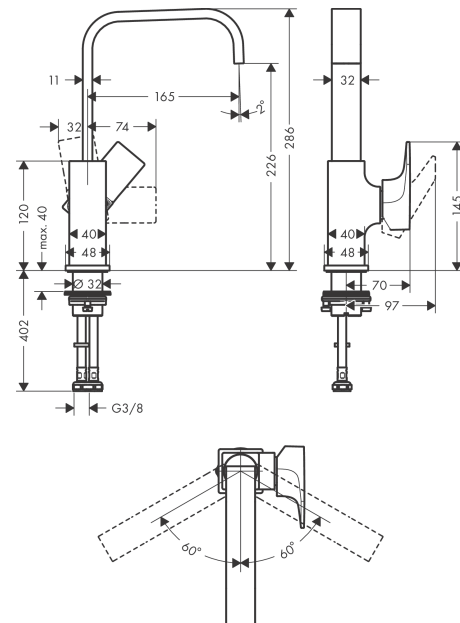

### Single lever basin mixer 230 with lever handle and push-open waste set

Surfaces: **Chrome** Article Number: **32511000**

##### product features

- consists of: single lever basin mixer, waste set
- ComfortZone 230
- projection 165 mm
- swivel range 120°
- normal spray
- flow rate at 3 bar: 5 l/min
- ceramic cartridge
- temperature limitation adjustable
- suitable for continuous flow water heaters
- push-open waste set G 1¼
- material waste set: metal
- connection type: G ¾ connections
- connection dimension: DN15
- handle position on the side: bottom-side at the base body (not suitable for wash bowls)

#### Scale drawing

**Metropol**

**Single lever basin mixer 230 with lever handle and push-open waste set**

Surfaces: **Chrome** Article Number: **32511000**

Flowchart