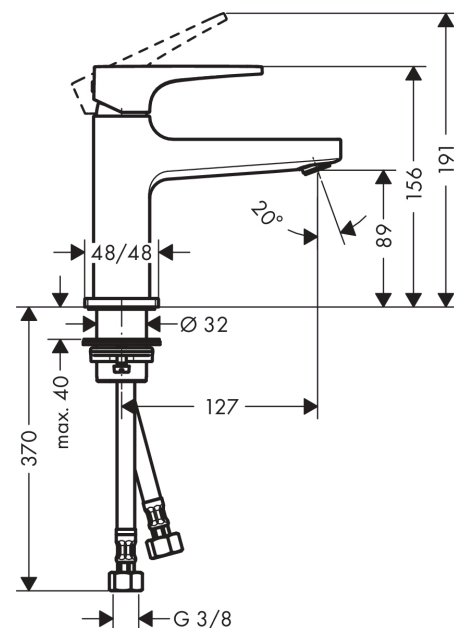

#### product features

- consists of: single lever basin mixer, waste set
- ComfortZone 100
- projection 127 mm
- normal spray
- flow rate at 3 bar: 5 l/min
- ceramic cartridge
- temperature limitation adjustable
- suitable for continuous flow water heaters
- push-open waste set G 1¼
- material waste set: metal
- connection type: G ¾ connections
- connection dimension: DN15

### Scale drawing