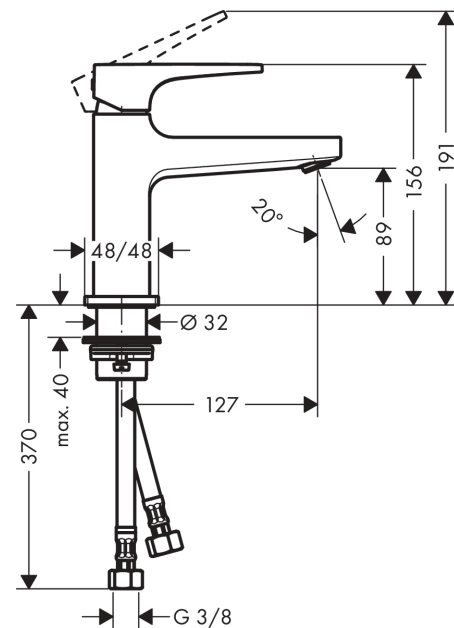

Metropol

Single lever basin mixer 100 with lever handle for hand washbasins with push-open waste set

Surfaces: **Matt Black** Article Number: **32500670**

Description

product features

- consists of: single lever basin mixer, waste set
- ComfortZone 100
- projection 127 mm
- normal spray
- flow rate at 3 bar: 5 l/min
- ceramic cartridge
- temperature limitation adjustable
- suitable for continuous flow water heaters
- push-open waste set G 1¼
- material waste set: metal
- connection type: G ¾ connections
- connection dimension: DN15

Technology

Design awards

Product image

Scale drawing

Flowchart