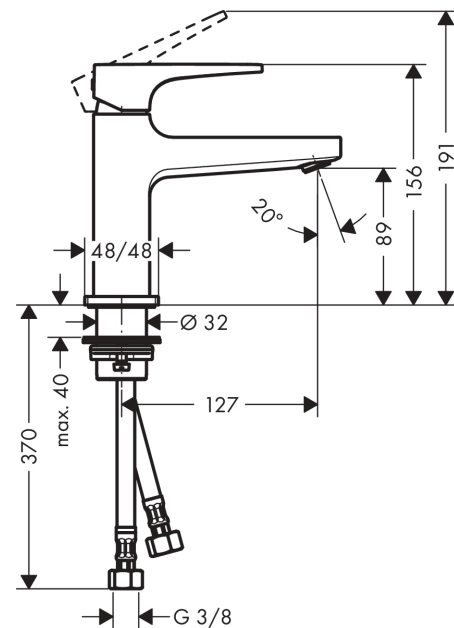

Metropol

Single lever basin mixer 100 with lever handle for hand washbasins with push-open waste set

Surfaces: **Brushed Black Chrome** Article Number: **32500340**

Description

product features

- consists of: single lever basin mixer, waste set
- ComfortZone 100
- projection 127 mm
- normal spray
- flow rate at 3 bar: 5 l/min
- ceramic cartridge
- temperature limitation adjustable
- suitable for continuous flow water heaters
- push-open waste set G 1¼
- material waste set: metal
- connection type: G ¾ connections
- connection dimension: DN15

Technology

Design awards

Product image

Scale drawing

Flowchart