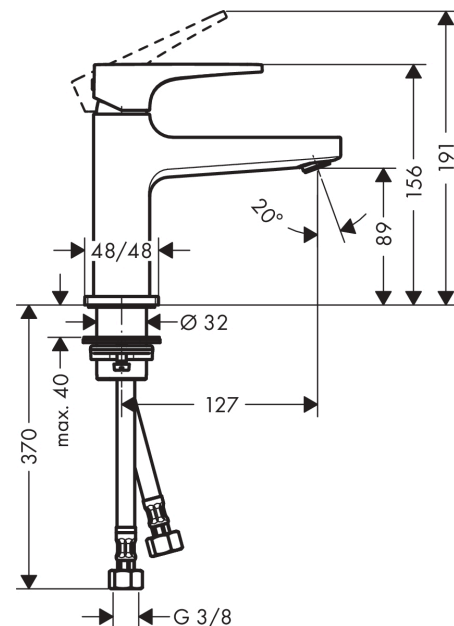

Metropol

Single lever basin mixer 100 with lever handle for hand washbasins with push-open waste set

Surfaces: **Brushed Bronze** Article Number: **32500140**

Description

product features

- consists of: single lever basin mixer, waste set
- ComfortZone 100
- projection 127 mm
- normal spray
- flow rate at 3 bar: 5 l/min
- ceramic cartridge
- temperature limitation adjustable
- suitable for continuous flow water heaters
- push-open waste set G 1¼
- material waste set: metal
- connection type: G ¾ connections
- connection dimension: DN15

Technology

Design awards

Product image

Scale drawing

Flowchart