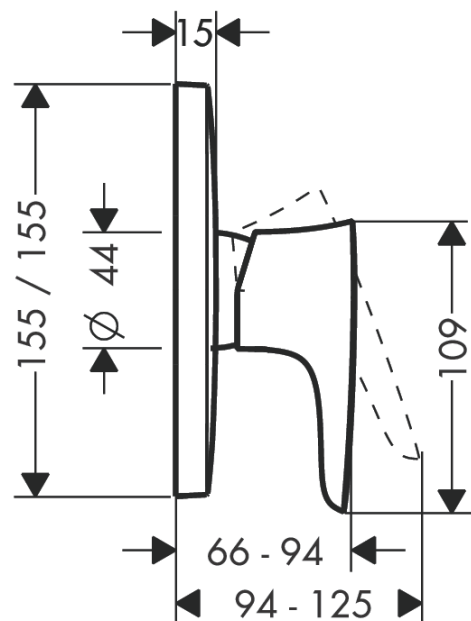

PuraVida

Single lever shower mixer for concealed installation

Surfaces: **White/Chrome** Article Number: **15665400**

Description

product features

- 1 function
- connection type: basic set
- flow rate at 3 bar: 29.3 l/min
- ceramic cartridge
- min. operating pressure: 1 bar
- max. operating pressure: 10 bar
- temperature limitation adjustable

Product image

Scale drawing

Flowchart