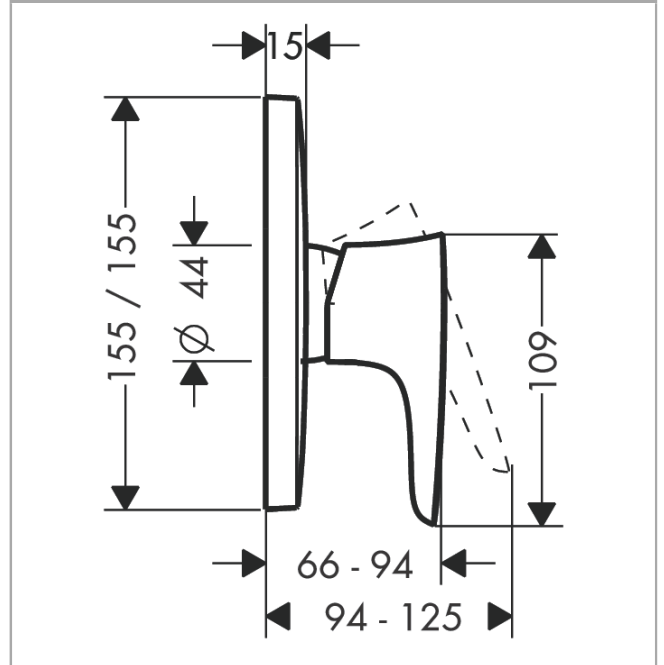

**PuraVida**  
**Single lever shower mixer for concealed installation**  
 Surfaces: **Chrome** Article Number: **15665000**

**Description**

**product features**

- 1 function
- connection type: basic set
- flow rate at 3 bar: 29.3 l/min
- ceramic cartridge
- min. operating pressure: 1 bar
- max. operating pressure: 10 bar
- temperature limitation adjustable

**Product image**

**Scale drawing**

**Flowchart**