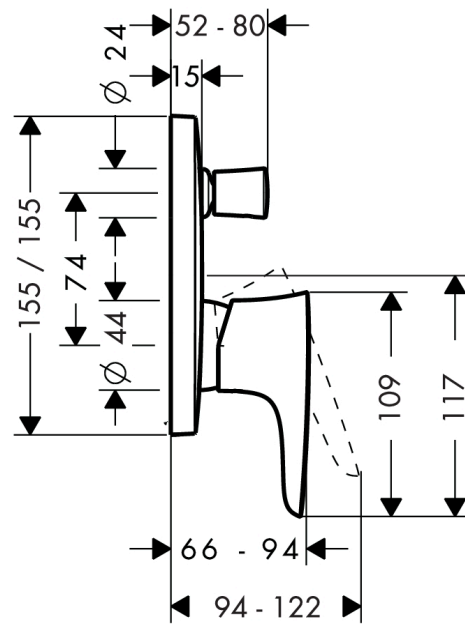

**PuraVida**

**Single lever bath mixer for concealed installation**

Surfaces: **White/Chrome** Article Number: **15445400**

**Description**

**product features**

- connection type: basic set
- ceramic cartridge
- min. operating pressure: 1 bar
- max. operating pressure: 10 bar
- temperature limitation adjustable
- diverter with automatic resetting

**Product image**

**Scale drawing**

**Flowchart**