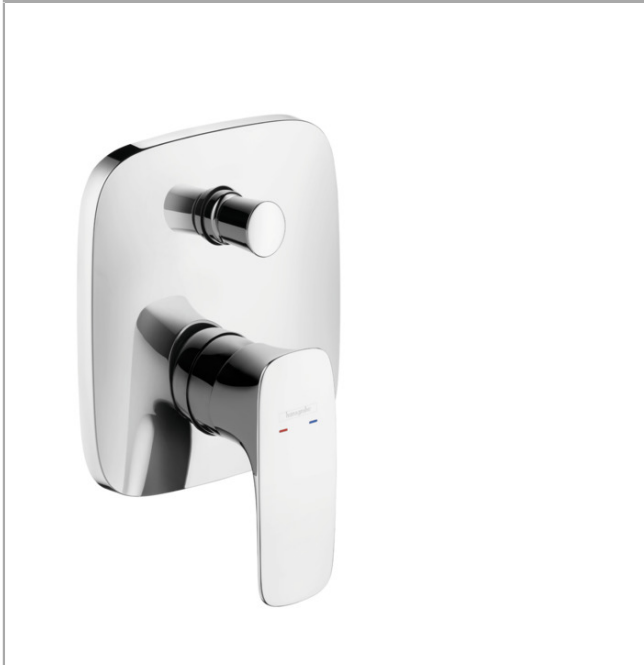

PuraVida
Single lever bath mixer for concealed installation
 Surfaces: **Chrome** Article Number: **15445000**

Description

product features

- connection type: basic set
- ceramic cartridge
- min. operating pressure: 1 bar
- max. operating pressure: 10 bar
- temperature limitation adjustable
- diverter with automatic resetting

Product image

Scale drawing

Flowchart