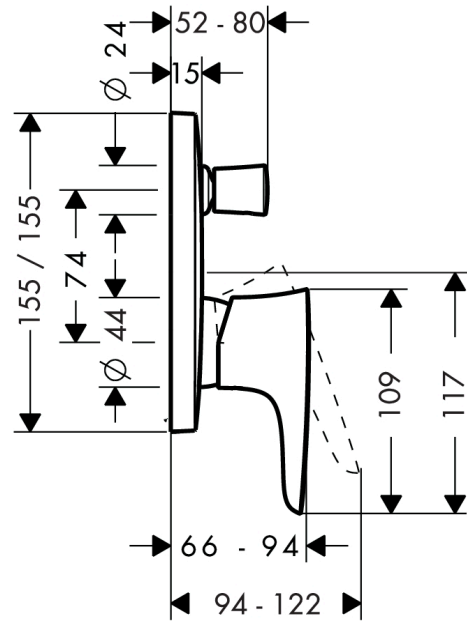

PuraVida
Single lever bath mixer for concealed installation
 Surfaces: **Chrome** Article Number: **15445000**

Description

product features

- connection type: basic set
- ceramic cartridge
- min. operating pressure: 1 bar
- max. operating pressure: 10 bar
- temperature limitation adjustable
- diverter with automatic resetting

Product image

Scale drawing

Flowchart