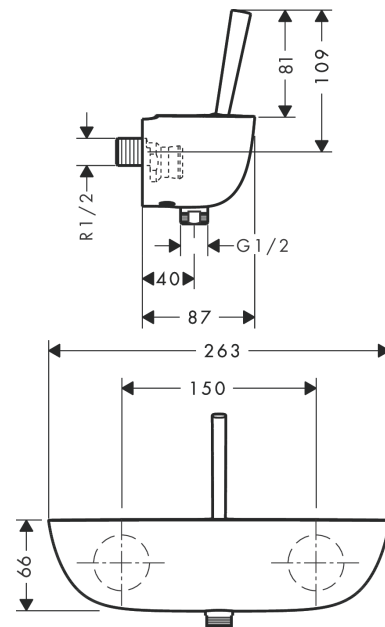

PuraVida

Single lever shower mixer for exposed installation

Surfaces: **White/Chrome** Article Number: **15672400**

Description

product features

- 1 function
- connection type: s-shaped connections
- centre distance: 150 ± 12 mm
- flow rate of hand shower at 3 bar: 25 l/min
- joystick ceramic cartridge
- min. operating pressure: 1 bar
- max. operating pressure: 10 bar
- non-return valve
- with silencer
- hose connection DN15
- connection dimension: DN15

Product image

Scale drawing

Flowchart