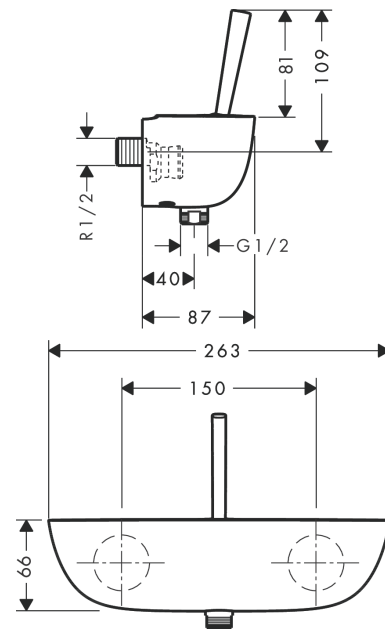

### product features

- 1 function
- connection type: s-shaped connections
- centre distance: 150 ± 12 mm
- flow rate of hand shower at 3 bar: 25 l/min
- joystick ceramic cartridge
- min. operating pressure: 1 bar
- max. operating pressure: 10 bar
- non-return valve
- with silencer
- hose connection DN15
- connection dimension: DN15

## Scale drawing