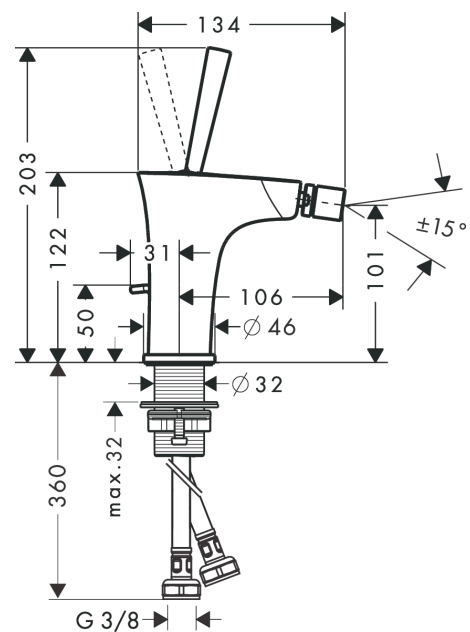

PuraVida

Single lever bidet mixer with pop-up waste set

Surfaces: **White/Chrome** Article Number: **15270400**

Description

product features

- consists of: single lever bidet mixer, waste set
- projection 106 mm
- ball-pivot joint
- laminar spray
- flow rate at 3 bar: 7.2 l/min
- joystick ceramic cartridge
- suitable for continuous flow water heaters
- material waste set: metal
- connection dimension: DN15

Product image

Scale drawing

Flowchart