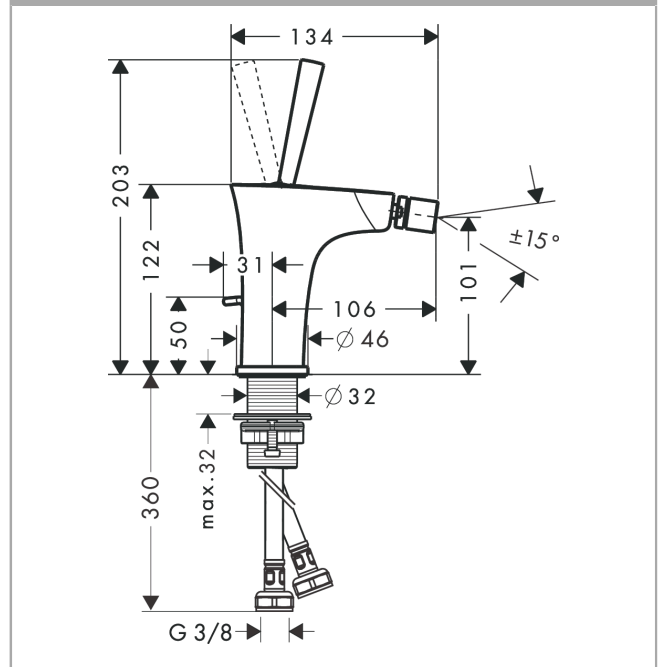

PuraVida
Single lever bidet mixer with pop-up waste set
 Surfaces: **Chrome** Article Number: **15270000**

Description

product features

- consists of: single lever bidet mixer, waste set
- projection 106 mm
- ball-pivot joint
- laminar spray
- flow rate at 3 bar: 7.2 l/min
- joystick ceramic cartridge
- suitable for continuous flow water heaters
- material waste set: metal
- connection dimension: DN15

Product image

Scale drawing

Flowchart