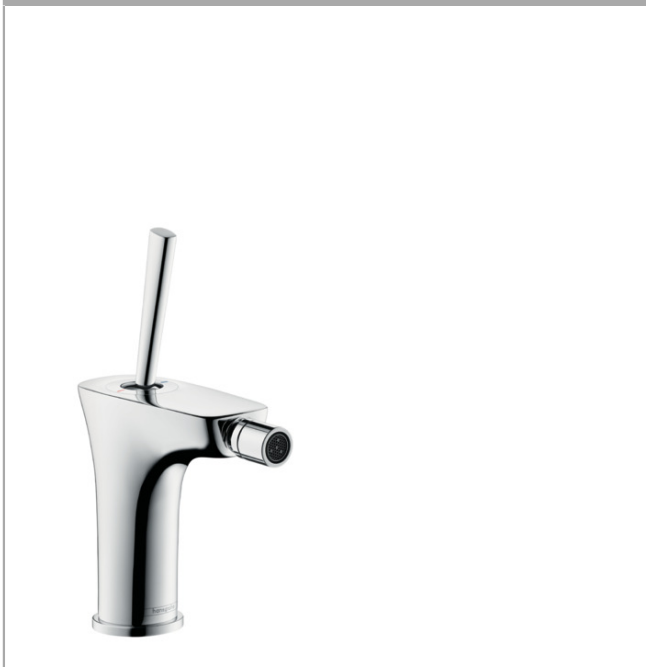

PuraVida
Single lever bidet mixer with pop-up waste set
 Surfaces: **Chrome** Article Number: **15270000**

Description

product features

- consists of: single lever bidet mixer, waste set
- projection 106 mm
- ball-pivot joint
- laminar spray
- flow rate at 3 bar: 7.2 l/min
- joystick ceramic cartridge
- suitable for continuous flow water heaters
- material waste set: metal
- connection dimension: DN15

Product image

Scale drawing

Flowchart