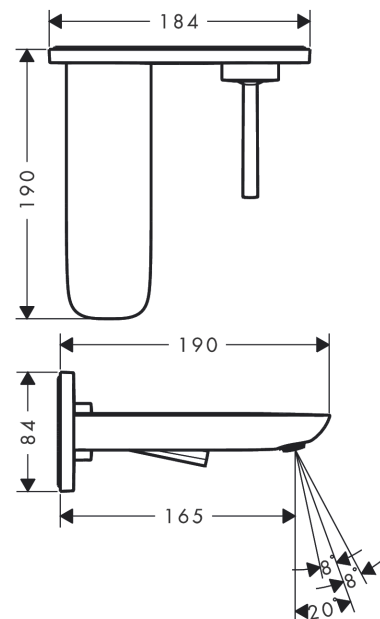

PuraVida

Single lever basin mixer for concealed installation wall-mounted with spout 16.5 cm

Surfaces: **Chrome** Article Number: **15084000**

Description

product features

- consists of: single lever basin mixer for concealed installation wall-mounted, waste set
- projection 165 mm
- laminar spray
- swiveling spray former
- flow rate at 3 bar: 5 l/min
- joystick ceramic cartridge
- suitable for continuous flow water heaters
- non-closing waste set
- material waste set: metal
- connection type: basic set
- connection dimension: DN15
- handle can be positioned on the right or left

Technology

Product image

Scale drawing

Flowchart

PuraVida

Single lever basin mixer for concealed installation wall-mounted with spout 16.5 cm

Surfaces: **Chrome** Article Number: **15084000**

Installation examples