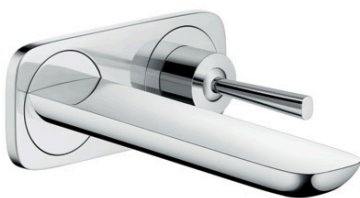

PuraVida

Single lever basin mixer for concealed installation wall-mounted with spout 16.5 cm

Surfaces: **Chrome** Article Number: **15084000**

Description

product features

- consists of: single lever basin mixer for concealed installation wall-mounted, waste set
- projection 165 mm
- laminar spray
- swiveling spray former
- flow rate at 3 bar: 5 l/min
- joystick ceramic cartridge
- suitable for continuous flow water heaters
- non-closing waste set
- material waste set: metal
- connection type: basic set
- connection dimension: DN15
- handle can be positioned on the right or left

Technology

Product image

Scale drawing

Flowchart

PuraVida

Single lever basin mixer for concealed installation wall-mounted with spout 16.5 cm

Surfaces: **Chrome** Article Number: **15084000**

Installation examples