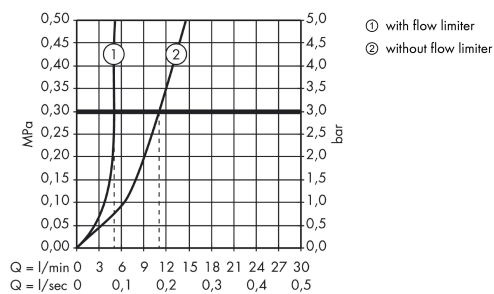

Technology

Product image

Scale drawing

Flowchart

PuraVida

Single lever basin mixer for concealed installation wall-mounted with spout 16.5 cm

Surfaces: **Chrome** Article Number: **15084000**

Installation examples