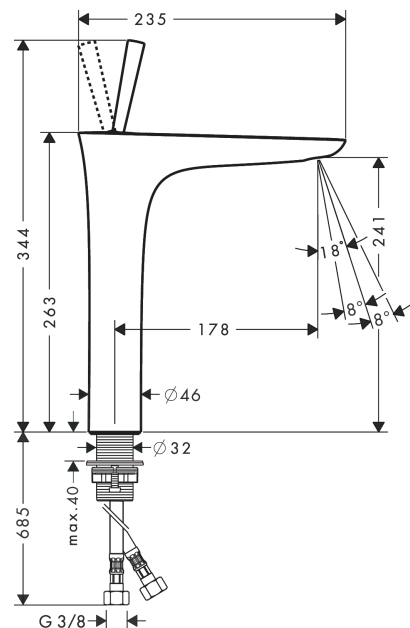

##### product features

- consists of: single lever basin mixer, waste set
- ComfortZone 240
- projection 178 mm
- laminar spray
- swiveling spray former
- flow rate at 3 bar: 5 l/min
- joystick ceramic cartridge
- suitable for continuous flow water heaters
- push-open waste set G 1¼
- material waste set: metal
- connection type: G ¾ connections
- connection dimension: DN15

#### Scale drawing