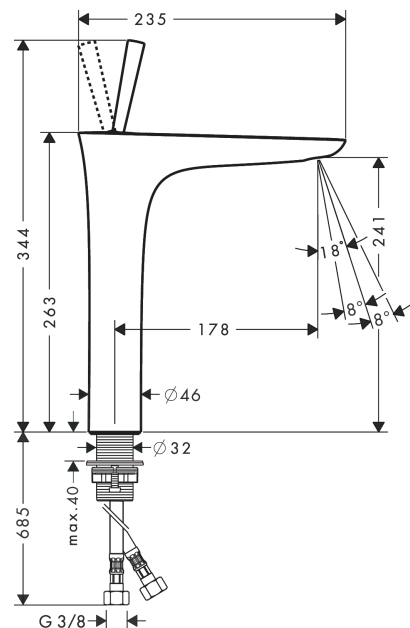

### Single lever basin mixer 240 for washbowls with push-open waste set

Surfaces: **Chrome** Article Number: **15072000**

##### product features

- consists of: single lever basin mixer, waste set
- ComfortZone 240
- projection 178 mm
- laminar spray
- swiveling spray former
- flow rate at 3 bar: 5 l/min
- joystick ceramic cartridge
- suitable for continuous flow water heaters
- push-open waste set G 1¼
- material waste set: metal
- connection type: G ¾ connections
- connection dimension: DN15

#### Scale drawing