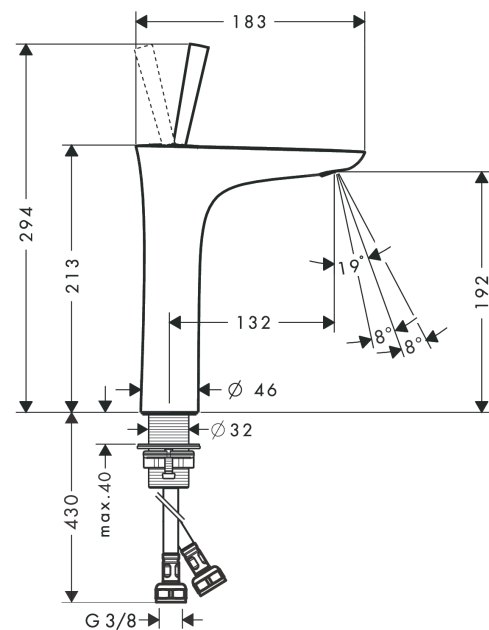

PuraVida

Single lever basin mixer 200 with push-open waste set

Surfaces: **White/Chrome** Article Number: **15081400**

Description

product features

- consists of: single lever basin mixer, waste set
- ComfortZone 200
- projection 132 mm
- laminar spray
- swiveling spray former
- flow rate at 3 bar: 5 l/min
- joystick ceramic cartridge
- suitable for continuous flow water heaters
- push-open waste set G 1¼
- material waste set: metal
- connection type: G ¾ connections
- connection dimension: DN15

Technology

Product image

Scale drawing

Flowchart