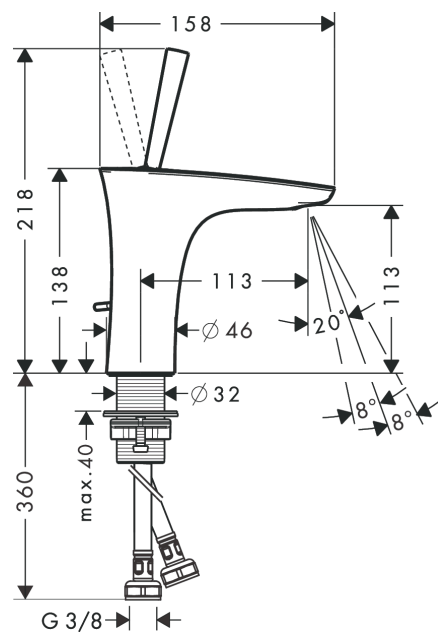

PuraVida

Single lever basin mixer 110 with pop-up waste set

Surfaces: **White/Chrome** Article Number: **15074400**

Description

product features

- consists of: single lever basin mixer, waste set
- ComfortZone 110
- projection 113 mm
- laminar spray
- swiveling spray former
- flow rate at 3 bar: 5 l/min
- joystick ceramic cartridge
- suitable for continuous flow water heaters
- pop-up waste set G 1¼
- material waste set: metal
- connection type: G ¾ connections
- connection dimension: DN15

Technology

Product image

Scale drawing

Flowchart