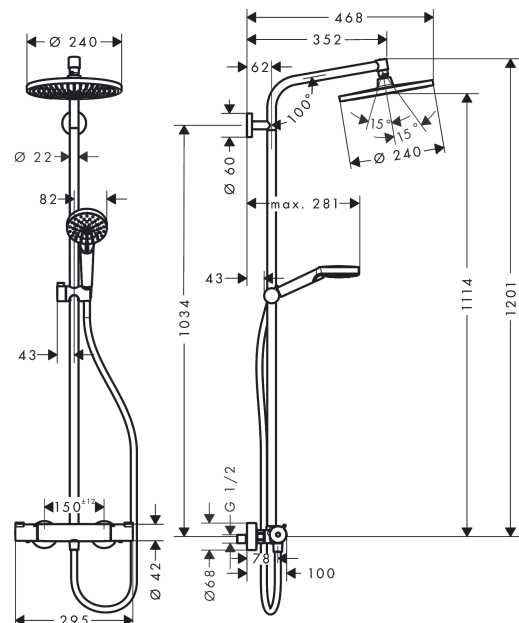

Crometta S

Showerpipe 240 1jet with thermostat

Surfaces: **Chrome** Article Number: **27267000**

Description

product features

- consists of: overhead shower, hand shower, shower thermostat, shower hose, slider
- slide inclination angle can be adjusted by 45°
- overhead shower Crometta S 240
- shower head size: 240 mm
- spray type: Rain
- ball-joint: overhead shower angle adjustable
- shower arm length: 350 mm
- height-adjustable hand shower holder
- flow rate Rain spray (at 3 bar): 16 l/min
- operating pressure: min. 0.12 MPa/max. 1.0 MPa
- thermostat Ecostat 1001 CL
- safety lock at 40° C
- adjustable hot water limitation
- outlets controlled via turning handle
- installation type: exposed installation
- connection dimension DN15
- connection thread G ½
- centre distance 150 ± 12 mm
- rising pipe can be shortened in height

Technology

Product image

Scale drawing

Crometta S

Showerpipe 240 1jet with thermostat

Surfaces: **Chrome** Article Number: **27267000**

Flowchart