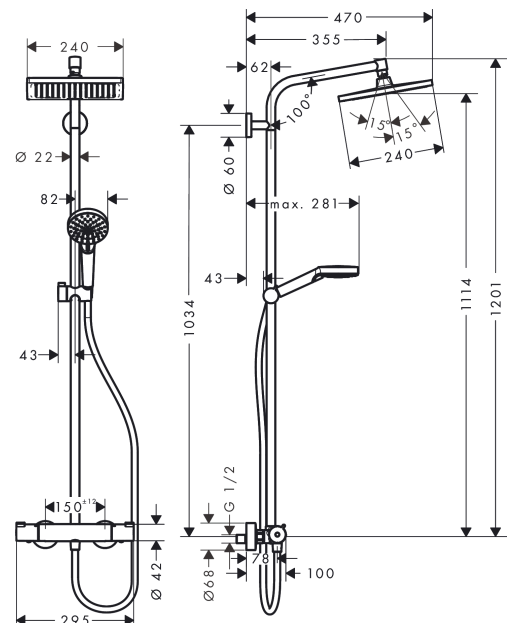

Crometta E

Showerpipe 240 1jet with thermostat

Surfaces: **Chrome** Article Number: **27271000**

Description

product features

- consists of: overhead shower, hand shower, shower thermostat, shower hose, slider
- slide inclination angle can be adjusted by 45°
- overhead shower Crometta E 240
- shower head size: 240 x 240 mm
- spray type: Rain
- ball-joint: overhead shower angle adjustable
- shower arm length: 350 mm
- height-adjustable hand shower holder
- flow rate Rain spray (at 3 bar): 15 l/min
- operating pressure: min. 0.18 MPa/max. 1.0 MPa
- thermostat Ecostat 1001 CL
- safety lock at 40° C
- adjustable hot water limitation
- outlets controlled via turning handle
- installation type: exposed installation
- connection dimension DN15
- connection thread G 1/2
- centre distance 150 ± 12 mm
- rising pipe can be shortened in height

Technology

Product image

Scale drawing

Crometta E
Showerpipe 240 1jet with thermostat
 Surfaces: **Chrome** Article Number: **27271000**

Flowchart