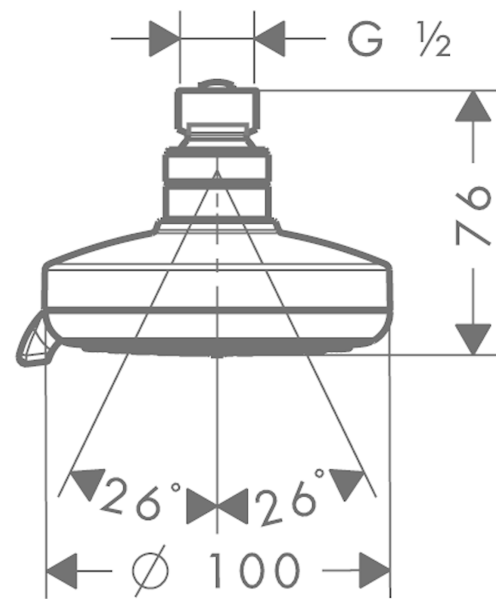

Croma 100

Overhead shower Multi

Surfaces: **Chrome** Article Number: **27443000**

Description

product features

- spray type: Rain, MonoRain, Massage spray
- shower head size: 100 mm
- ball-joint: overhead shower angle adjustable
- flow rate Rain spray (at 3 bar): 20 l/min
- flow rate Mono spray (at 3 bar): 15 l/min
- flow rate massage spray (at 3 bar): 14 l/min
- adjustment with shift on overhead shower
- grey spray disc
- material spray disc: plastic
- installation: ceiling or wall
- connection thread G ½
- connection dimension: DN15

Technology

Product image

Scale drawing

Flowchart

The consumption was measured in combination with the appropriate fittings (thermostat/mixer/ in-wall valve) to reflect actual application in practice.