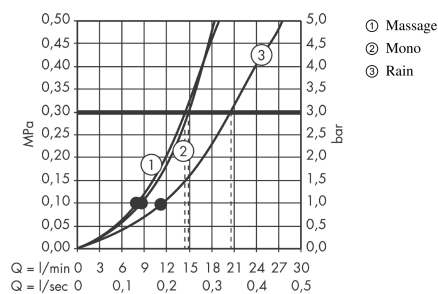

Croma 100

Overhead shower Multi

Surfaces: **Chrome** Article Number: **27443000**

Description

product features

- spray type: Rain, MonoRain, Massage spray
- shower head size: 100 mm
- ball-joint: overhead shower angle adjustable
- flow rate Rain spray (at 3 bar): 20 l/min
- flow rate Mono spray (at 3 bar): 15 l/min
- flow rate massage spray (at 3 bar): 14 l/min
- adjustment with shift on overhead shower
- grey spray disc
- material spray disc: plastic
- installation: ceiling or wall
- connection thread G ½
- connection dimension: DN15

Technology

Product image

Scale drawing

Flowchart

The consumption was measured in combination with the appropriate fittings (thermostat/mixer/ in-wall valve) to reflect actual application in practice.