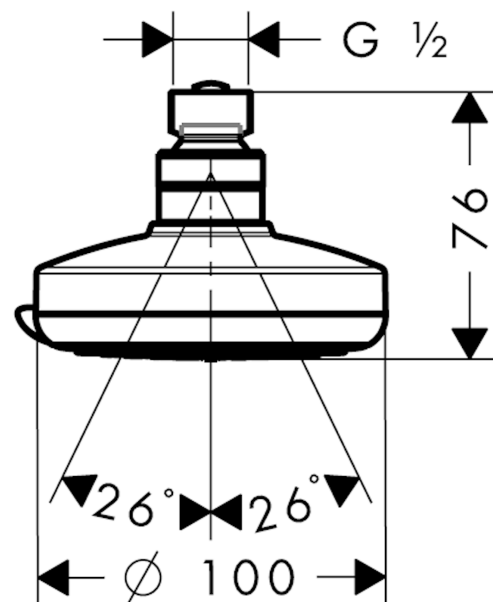

##### product features

- spray type: Rain, Shampoo spray, normal spray, Massage spray
- shower head size: 100 mm
- ball-joint: overhead shower angle adjustable
- flow rate Rain spray (at 3 bar): 22 l/min
- flow rate shampoo spray (at 3 bar): 17 l/min
- flow rate normal spray (at 3 bar): 20 l/min
- flow rate massage spray (at 3 bar): 11 l/min
- adjustment with shift on overhead shower
- grey spray disc
- material spray disc: plastic
- installation: ceiling or wall
- connection thread G ½
- connection dimension: DN15

#### Scale drawing

**Croma 100**

**Overhead shower Vario**

Surfaces: **Chrome** Article Number: **27441000**

**Flowchart**

The consumption was measured in combination with the appropriate fittings (thermostat/mixer/ in-wall valve) to reflect actual application in practice.