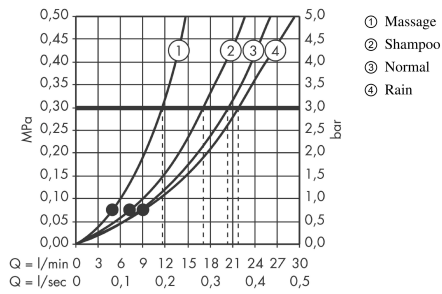

##### product features

- spray type: Rain, Shampoo spray, normal spray, Massage spray
- shower head size: 100 mm
- ball-joint: overhead shower angle adjustable
- flow rate Rain spray (at 3 bar): 22 l/min
- flow rate shampoo spray (at 3 bar): 17 l/min
- flow rate normal spray (at 3 bar): 20 l/min
- flow rate massage spray (at 3 bar): 11 l/min
- adjustment with shift on overhead shower
- grey spray disc
- material spray disc: plastic
- installation: ceiling or wall
- connection thread G ½
- connection dimension: DN15

#### Scale drawing

**Croma 100**

**Overhead shower Vario**

Surfaces: **Chrome** Article Number: **27441000**

**Flowchart**

The consumption was measured in combination with the appropriate fittings (thermostat/mixer/ in-wall valve) to reflect actual application in practice.