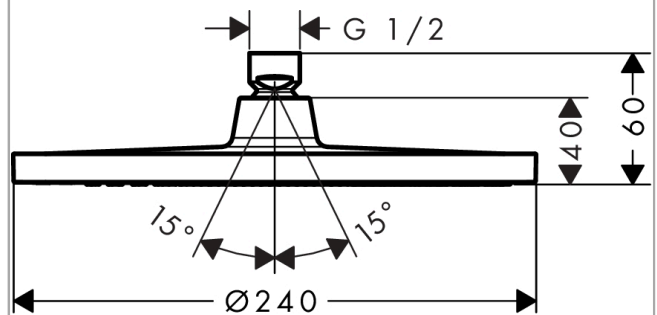

Crometta S

Overhead shower 240 1jet

Surfaces: **Chrome** Article Number: **26723000**

Description

product features

- spray type: Rain
- shower head size: 240 mm
- ball-joint: overhead shower angle adjustable
- flow rate Rain spray (at 3 bar): 18 l/min
- material spray disc: plastic
- installation: ceiling or wall
- connection thread G 1/2
- connection dimension: DN15

Technology

Product image

Scale drawing

Flowchart

The consumption was measured in combination with the appropriate fittings (thermosta/mixer/ in-wall valve) to reflect actual application in practice.