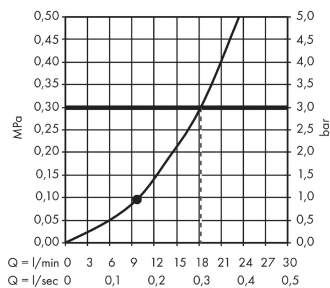

Crometta S

Overhead shower 240 1jet

Surfaces: **Chrome** Article Number: **26723000**

Description

product features

- spray type: Rain
- shower head size: 240 mm
- ball-joint: overhead shower angle adjustable
- flow rate Rain spray (at 3 bar): 18 l/min
- material spray disc: plastic
- installation: ceiling or wall
- connection thread G 1/2
- connection dimension: DN15

Technology

Product image

Scale drawing

Flowchart

The consumption was measured in combination with the appropriate fittings (thermosta/mixer/ in-wall valve) to reflect actual application in practice.