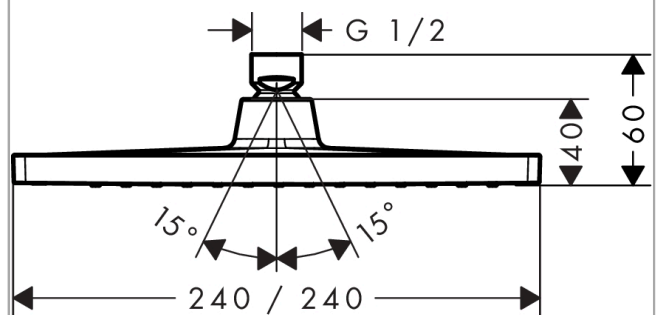

Crometta E

Overhead shower 240 1jet

Surfaces: **Chrome** Article Number: **26726000**

Description

product features

- spray type: Rain
- shower head size: 240 x 240 mm
- ball-joint: overhead shower angle adjustable
- flow rate Rain spray (at 3 bar): 18 l/min
- material spray disc: plastic
- installation: ceiling or wall
- connection thread G ½
- connection dimension: DN15

Technology

Product image

Scale drawing

Flowchart

The consumption was measured in combination with the appropriate fittings (thermosta/mixer/ in-wall valve) to reflect actual application in practice.