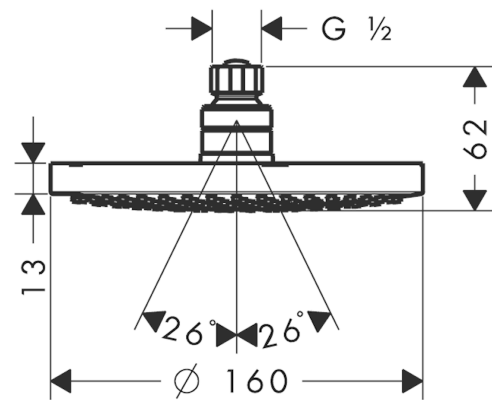

Croma

Overhead shower 160 1jet

Surfaces: **Chrome** Article Number: **27450000**

Description

product features

- spray type: Rain
- shower head size: 160 mm
- ball-joint: overhead shower angle adjustable
- flow rate Rain spray (at 3 bar): 17 l/min
- material spray disc: plastic
- installation: ceiling or wall
- connection thread G 1/2
- connection dimension: DN15

Technology

Product image

Scale drawing

Flowchart

The consumption was measured in combination with the appropriate fittings (thermosta/mixer/ in-wall valve) to reflect actual application in practice.