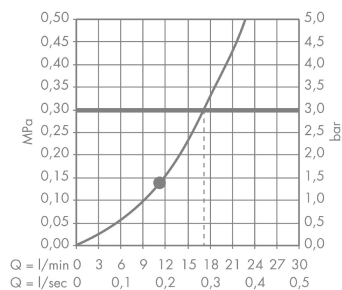

Croma

Overhead shower 160 1jet

Surfaces: **Chrome** Article Number: **27450000**

Description

product features

- spray type: Rain
- shower head size: 160 mm
- ball-joint: overhead shower angle adjustable
- flow rate Rain spray (at 3 bar): 17 l/min
- material spray disc: plastic
- installation: ceiling or wall
- connection thread G 1/2
- connection dimension: DN15

Technology

Product image

Scale drawing

Flowchart

The consumption was measured in combination with the appropriate fittings (thermosta/mixer/ in-wall valve) to reflect actual application in practice.