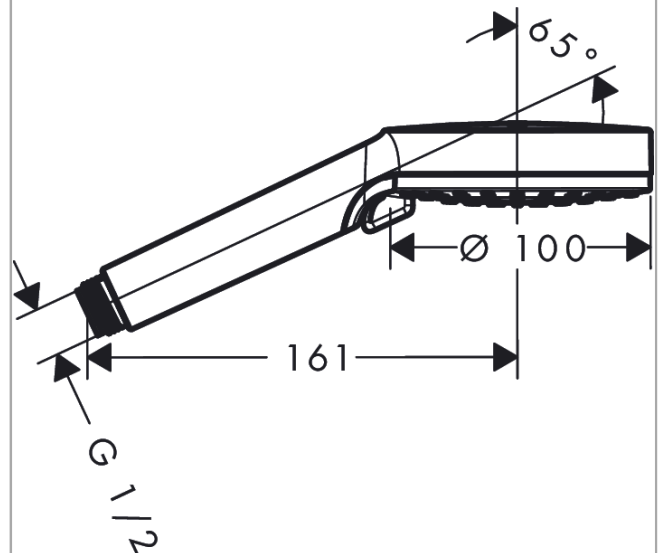

Crometta

Hand shower Vario

Surfaces: **White/Chrome** Article Number: **26330400**

Description

product features

- shower head size: 100 mm
- spray type adjustment by turning spray disc
- spray type: Rain, IntenseRain
- maximum flow rate at 3 bar: 14 l/min
- with internal water conduction
- rinseable dirt filter
- connection thread G 1/2
- connection dimension: DN15
- suitable for continuous flow water heaters

Technology

Product image

Scale drawing

Flowchart

The consumption was measured in combination with the appropriate fittings (thermostat/mixer/ in-wall valve) to reflect actual application in practice.