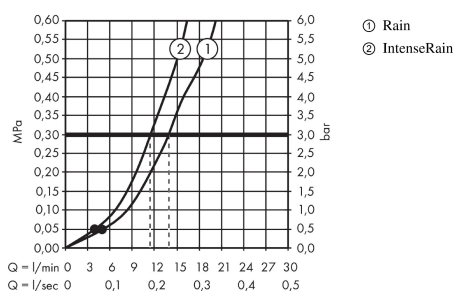

Crometta

Hand shower Vario

Surfaces: **White/Chrome** Article Number: **26330400**

Description

product features

- shower head size: 100 mm
- spray type adjustment by turning spray disc
- spray type: Rain, IntenseRain
- maximum flow rate at 3 bar: 14 l/min
- with internal water conduction
- rinseable dirt filter
- connection thread G 1/2
- connection dimension: DN15
- suitable for continuous flow water heaters

Technology

Product image

Scale drawing

Flowchart

The consumption was measured in combination with the appropriate fittings (thermostat/mixer/ in-wall valve) to reflect actual application in practice.