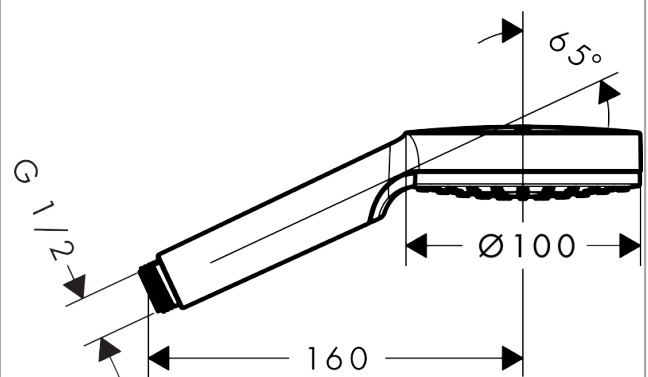

Crometta

Hand shower 1jet

Surfaces: **White/Chrome** Article Number: **26331400**

Description

product features

- shower head size: 100 mm
- spray type: Rain
- maximum flow rate at 3 bar: 14 l/min
- with internal water conduction
- rinseable dirt filter
- connection thread G 1/2
- connection dimension: DN15
- suitable for continuous flow water heaters

Technology

Product image

Scale drawing

Flowchart

The consumption was measured in combination with the appropriate fittings (thermosta/mixer/ in-wall valve) to reflect actual application in practice.