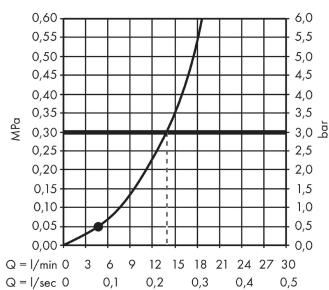

Crometta

Hand shower 1jet

Surfaces: **White/Chrome** Article Number: **26331400**

Description

product features

- shower head size: 100 mm
- spray type: Rain
- maximum flow rate at 3 bar: 14 l/min
- with internal water conduction
- rinseable dirt filter
- connection thread G 1/2
- connection dimension: DN15
- suitable for continuous flow water heaters

Technology

Product image

Scale drawing

Flowchart

The consumption was measured in combination with the appropriate fittings (thermosta/mixer/ in-wall valve) to reflect actual application in practice.