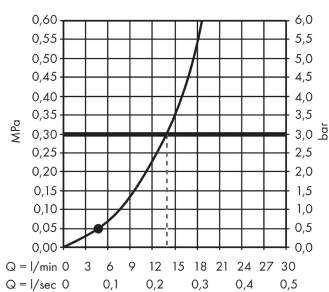

Crometta

Shower set 1jet with shower bar 65 cm

Surfaces: **White/Chrome** Article Number: **26533400**

Description

product features

- consists of: hand shower, shower bar, shower hose, slider
- shower head size: 100 mm
- spray type: Rain
- pivot connector prevent hose from tangling
- slide inclination angle can be adjusted by 45°
- maximum flow rate at 3 bar: 14 l/min
- bar width: 22 mm
- wall supports of plastic

Technology

Product image

Scale drawing

Flowchart

The consumption was measured in combination with the appropriate fittings (thermostat/mixer/ in-wall valve) to reflect actual application in practice.

Crometta