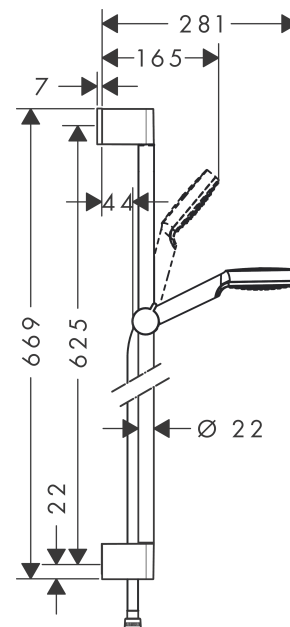

Crometta

Shower set 1jet with shower bar 65 cm

Surfaces: **White/Chrome** Article Number: **26533400**

Description

product features

- consists of: hand shower, shower bar, shower hose, slider
- shower head size: 100 mm
- spray type: Rain
- pivot connector prevent hose from tangling
- slide inclination angle can be adjusted by 45°
- maximum flow rate at 3 bar: 14 l/min
- bar width: 22 mm
- wall supports of plastic

Technology

Product image

Scale drawing

Flowchart

The consumption was measured in combination with the appropriate fittings (thermostat/mixer/ in-wall valve) to reflect actual application in practice.

Crometta

Shower set 1jet with shower bar 65 cm

Surfaces: **White/Chrome** Article Number: **26533400**

Installation examples