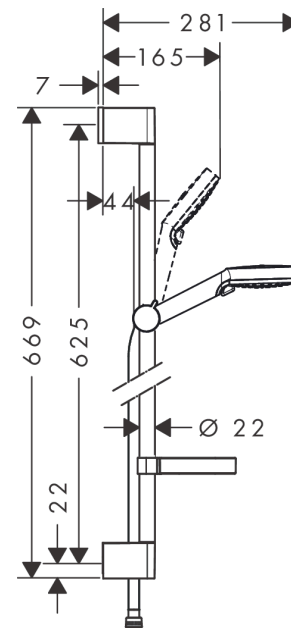

Crometta

Shower set Vario with shower bar 65 cm and soap dish

Surfaces: **White/Chrome** Article Number: **26553400**

Description

product features

- consists of: hand shower, shower bar, shower hose, slider, soap dish
- shower head size: 100 mm
- spray type: Rain, IntenseRain
- spray type adjustment by turning spray disc
- pivot connector prevent hose from tangling
- slide inclination angle can be adjusted by 45°
- maximum flow rate at 3 bar: 14 l/min
- bar width: 22 mm
- wall supports of plastic

Technology

Product image

Scale drawing

Flowchart

The consumption was measured in combination with the appropriate fittings (thermostat/mixer/ in-wall valve) to reflect actual application in practice.

Crometta
Shower set Vario with shower bar 65 cm and soap dish
 Surfaces: **White/Chrome** Article Number: **26553400**