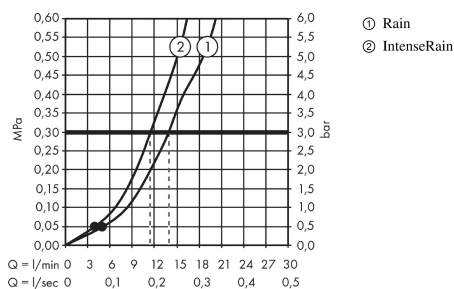

Crometta

Shower set Vario with shower bar 65 cm and soap dish

Surfaces: **White/Chrome** Article Number: **26553400**

Description

product features

- consists of: hand shower, shower bar, shower hose, slider, soap dish
- shower head size: 100 mm
- spray type: Rain, IntenseRain
- spray type adjustment by turning spray disc
- pivot connector prevent hose from tangling
- slide inclination angle can be adjusted by 45°
- maximum flow rate at 3 bar: 14 l/min
- bar width: 22 mm
- wall supports of plastic

Technology

Product image

Scale drawing

Flowchart

The consumption was measured in combination with the appropriate fittings (thermostat/mixer/ in-wall valve) to reflect actual application in practice.

Crometta
Shower set Vario with shower bar 65 cm and soap dish
 Surfaces: **White/Chrome** Article Number: **26553400**