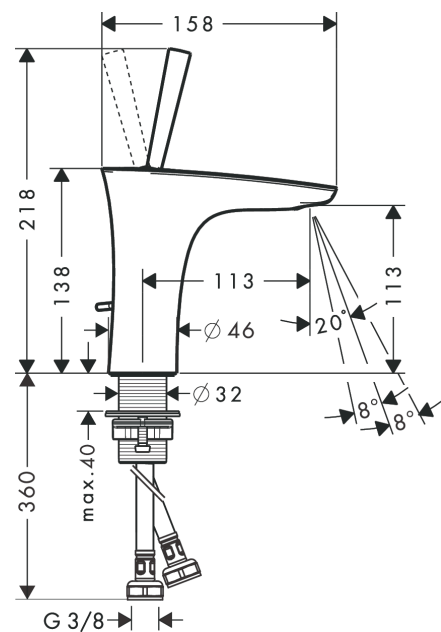

PuraVida

Single lever basin mixer 110 with pop-up waste set

Surfaces: **Chrome** Article Number: **15074000**

Description

product features

- consists of: single lever basin mixer, waste set
- ComfortZone 110
- projection 113 mm
- laminar spray
- swiveling spray former
- flow rate at 3 bar: 5 l/min
- joystick ceramic cartridge
- suitable for continuous flow water heaters
- pop-up waste set G 1¼
- material waste set: metal
- connection type: G ¾ connections
- connection dimension: DN15

Technology

Product image

Scale drawing

Flowchart