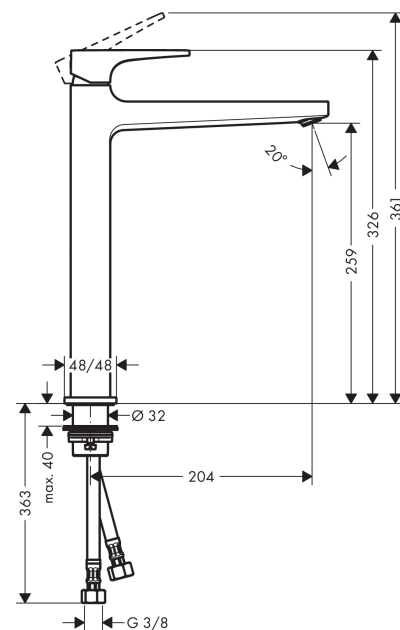

#### product features

- consists of: single lever basin mixer, waste set
- ComfortZone 260
- projection 204 mm
- normal spray
- flow rate at 3 bar: 5 l/min
- ceramic cartridge
- temperature limitation adjustable
- suitable for continuous flow water heaters
- push-open waste set G 1¼
- material waste set: metal
- connection type: G ¾ connections
- connection dimension: DN15

### Scale drawing