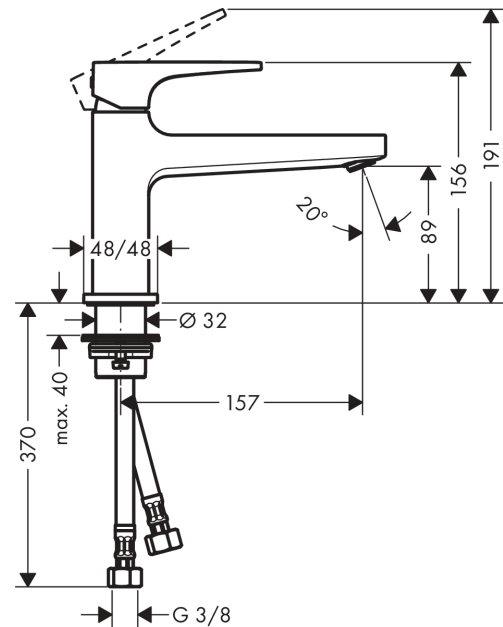

Metropol

Single lever basin mixer 100 CoolStart with lever handle and push-open waste set

Surfaces: **Chrome** Article Number: **32503000**

Description

product features

- consists of: single lever basin mixer, waste set
- ComfortZone 100
- projection 157 mm
- normal spray
- flow rate at 3 bar: 5 l/min
- ceramic cartridge
- temperature limitation adjustable
- suitable for continuous flow water heaters
- push-open waste set G 1¼
- material waste set: metal
- connection type: G ¾ connections
- connection dimension: DN15
- cold water in middle position

Technology

Design awards

Product image

Scale drawing

Metropol

Single lever basin mixer 100 CoolStart with lever handle and push-open waste set

Surfaces: **Chrome** Article Number: **32503000**

Flowchart