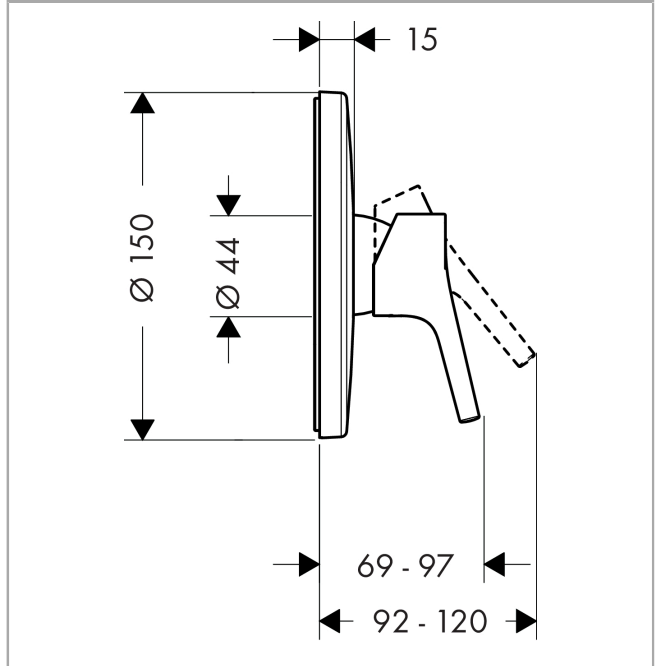

Talis S
Single lever shower mixer for concealed installation
 Surfaces: **Chrome** Article Number: **72606000**

Description

product features

- connection type: basic set

Product image

Scale drawing

Flowchart