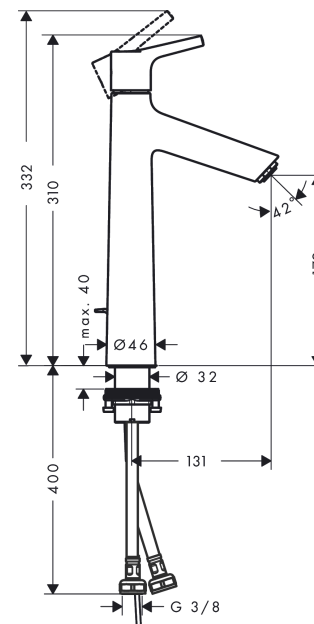

Talis S

Single lever basin mixer 190 with pop-up waste set

Surfaces: **Chrome** Article Number: **72031000**

Description

product features

- consists of: single lever basin mixer, waste set
- ComfortZone 190
- projection 131 mm
- normal spray
- flow rate at 3 bar: 5 l/min
- ceramic cartridge
- temperature limitation adjustable
- suitable for continuous flow water heaters
- pop-up waste set G 1¼
- material waste set: metal
- connection type: G ¾ connections
- connection dimension: DN15

Technology

Product image

Scale drawing

Flowchart