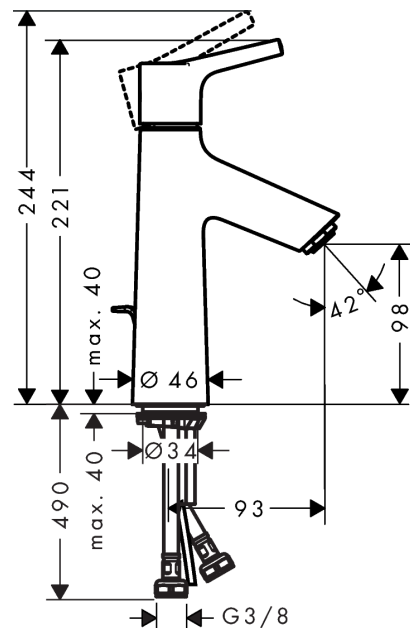

Talis S

Single lever basin mixer 100 with pop-up waste set

Surfaces: **Chrome** Article Number: **72020000**

Description

product features

- consists of: single lever basin mixer, waste set
- ComfortZone 100
- projection 93 mm
- normal spray
- flow rate at 3 bar: 5 l/min
- ceramic cartridge
- temperature limitation adjustable
- suitable for continuous flow water heaters
- pop-up waste set G 1¼
- material waste set: metal
- connection type: G ¾ connections
- connection dimension: DN15

Technology

Product image

Scale drawing

Flowchart