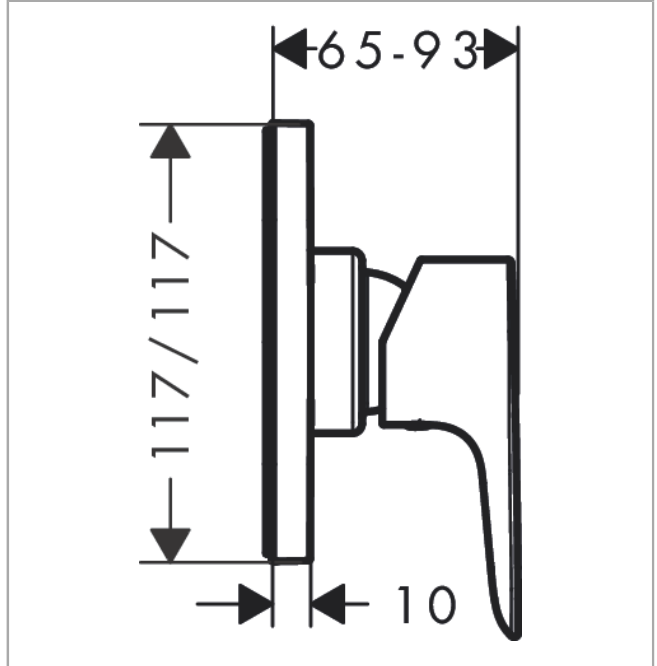

Talis E
Single lever shower mixer for concealed installation
 Surfaces: **Chrome** Article Number: **71764000**

Description

product features

- 1 function
- connection type: basic set
- flow rate at 3 bar: 28.7 l/min
- min. operating pressure: 1 bar
- max. operating pressure: 10 bar

Product image

Scale drawing

Flowchart